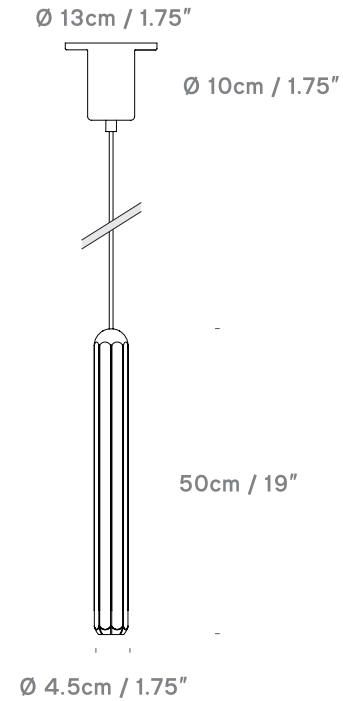

Brixton Spot

by James Bartlett

innermost®

Spot 11
UK/EU PB099105XX
USA PB099305XX

Lightsource
DC integrated 6W LED
UK/EU 220v USA 120v

Spot 20
UK/EU PB099120XX
USA PB099320XX

Lightsource
DC integrated 8W LED
UK/EU 220v USA 120v

Spot 50
UK/EU PB099150XX
USA PB099350XX

Lightsource
DC integrated 8W LED
UK/EU 220v USA 120v

innermost
BRIXTON SPOT PB0991XX-XX

 This luminaire contains built-in LED lamps

A++
A+
A
B
C
D
E

LED

This lamp cannot be changed in the luminaire.

874/2012 

Product Category

Pendant

Material

Aluminium and stainless steel

Ceiling Rose

White / copper / black cylindrical

Cable

4m. White - white matt PVC
Copper and Graphite- black matt PVC

Lightsource

UK/EU 220v USA 120v
10x DC Integrated 6/8W LED 375/600 Lumen, 2700K, CRI 90.
Triac / Lutron Dimmable, CE/ETL certified.

Color

01 -White