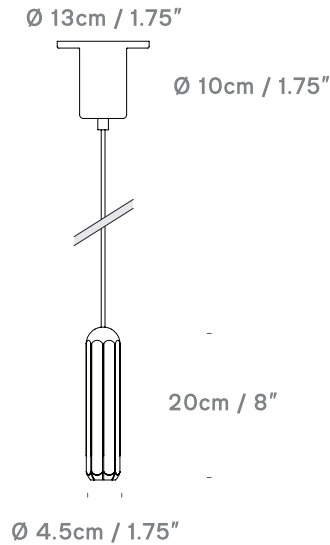

Brixton Spot

by James Bartlett

innermost®

Spot 11
UK/EU PB099105XX
USA PB099305XX

Lightsource
DC integrated 6W LED
UK/EU 220v USA 120v

Spot 20
UK/EU PB099120XX
USA PB099320XX

Lightsource
DC integrated 8W LED
UK/EU 220v USA 120v

Spot 50
UK/EU PB099150XX
USA PB099350XX

Lightsource
DC integrated 8W LED
UK/EU 220v USA 120v

innermost
BRIXTON SPOT PB0991XX-XX

 This luminaire contains built-in LED lamps

A++
A+
A
B
C
D
E

LED

This lamp cannot be changed in the luminaire.

874/2012 

Product Category

Pendant

Material

Aluminium and stainless steel

Ceiling Rose

White / copper / black cylindrical

Cable

4m. White - white matt PVC
Copper and Graphite- black matt PVC

Lightsource

UK/EU 220v USA 120v
10x DC Integrated 6/8W LED 375/600 Lumen, 2700K, CRI 90.
Triac / Lutron Dimmable, CE/ETL certified.

Color

01 -White