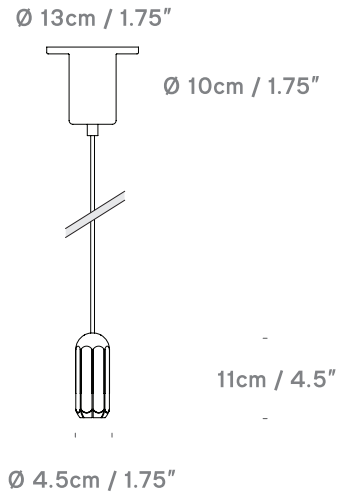

Brixton Spot

by James Bartlett

innermost®

Spot 11
UK/EU PB099105XX
USA PB099305XX

Lightsource
DC integrated 6W LED
UK/EU 220v USA 120v

Spot 20
UK/EU PB099120XX
USA PB099320XX

Lightsource
DC integrated 8W LED
UK/EU 220v USA 120v

Spot 50
UK/EU PB099150XX
USA PB099350XX

Lightsource
DC integrated 8W LED
UK/EU 220v USA 120v

innermost
BRIXTON SPOT PB0991XX-XX

 This luminaire contains built-in LED lamps

A++
A+
A
B
C
D
E

LED

This lamp cannot be changed in the luminaire.

874/2012 

Product Category

Pendant

Material

Aluminium and stainless steel

Ceiling Rose

White / copper / black cylindrical

Cable

4m. White - white matt PVC
Copper and Graphite- black matt PVC

Lightsource

UK/EU 220v USA 120v
10x DC Integrated 6/8W LED 375/600 Lumen, 2700K, CRI 90.
Triac / Lutron Dimmable, CE/ETL certified.

Color

01 -White