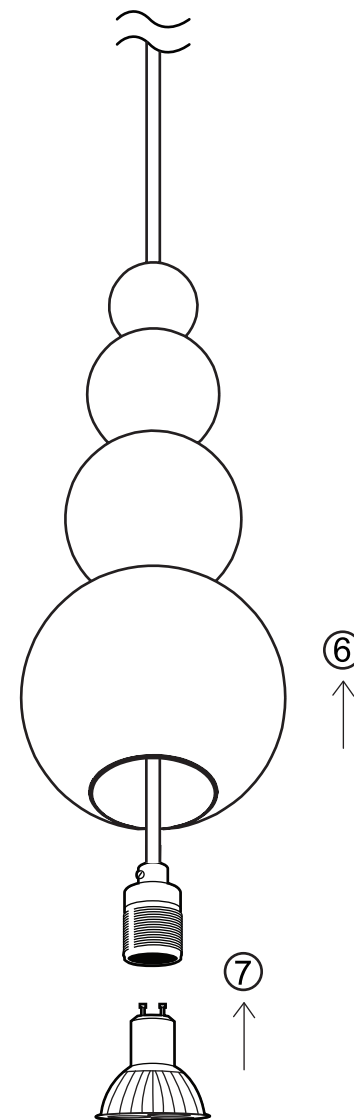

# Bubble

by Steve Jones

INSTALLATION GUIDE FOR :  
Bubble UK / EU

White - PB05910501  
Black - PB05910502  
Chrome - PB05910503  
Copper - PB05910507  
Black & Copper - PB05910562

Innermost WEEE  
registration number:  
WEE/FH1713VS

## TECHNICAL INFORMATION

Bubble - GU10 MAX. 25W (EU/UK)

Innermost recommend : Any GU10 LED bulb with  $\varnothing$  5cm / 2" and height  $\leq$  6.2cm / 2.4" is suitable for this fitting.

## CLEANING AND CARE

Switch off the luminaire before cleaning and relamping.

Use a non-abrasive cloth to keep your Bubble clean.

For further information, please  
contact: [info@innermost.net](mailto:info@innermost.net)

# Bubble

by Steve Jones

innermost

Bubble EU/UK - PB059105XX