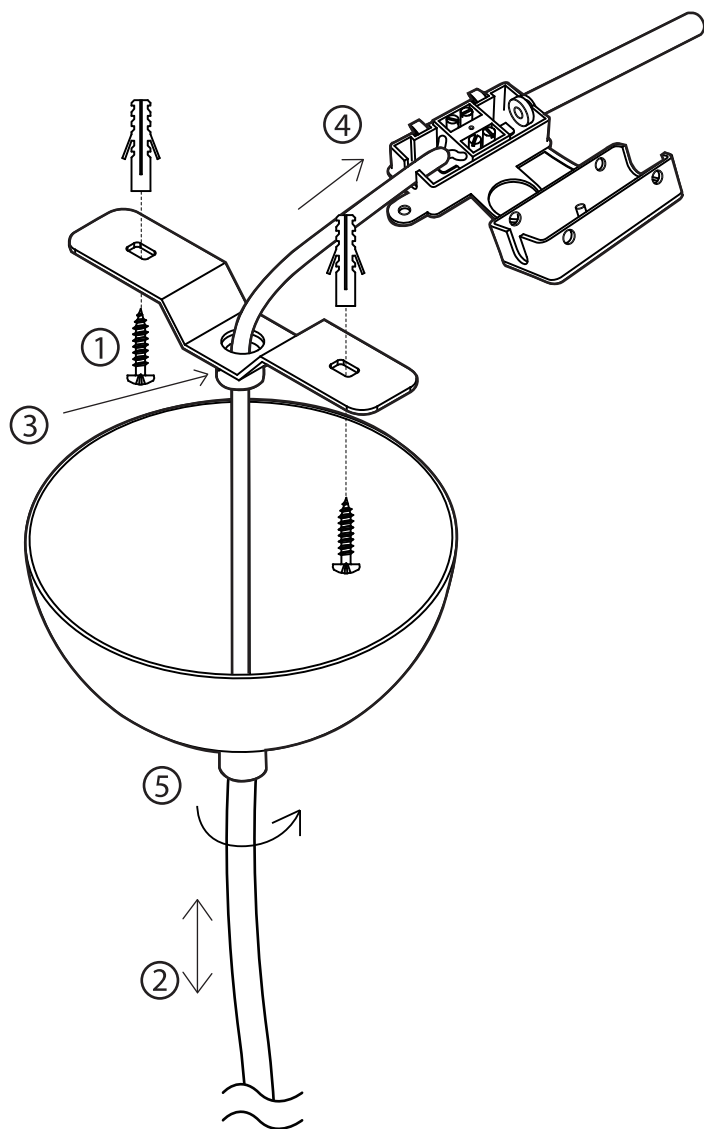

Bubble

by Steve Jones

innermost

Bubble EU/UK - PB059105XX