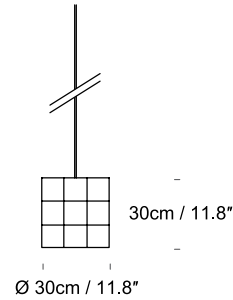

Lighthouse 30*20
SL02911000

Lighthouse 30*30
SL02912000

Lighthouse 46*30
SL02913000

SPECIFICATION	Lightsource
Lighthouse 30*20 SL02911000	UK/EU, Max 100W USA, Max 15W Recommended bulb: LED Globe Bulbs 400 - 1000 Lumen output and from 2700K (for warmer with more colour) up to 6000K (daylight)
Lighthouse 30*30 SL02912000	UK/EU, Max 100W USA, Max 15W Recommended bulb: LED Globe Bulbs 400 - 1000 Lumen output and from 2700K (for warmer with more colour) up to 6000K (daylight)
Lighthouse 46*30 SL02913000	UK/EU, Max 100W USA, Max 15W Recommended bulb: LED Globe Bulbs 400 - 1000 Lumen output and from 2700K (for warmer with more colour) up to 6000K (daylight)

Lighthouse 60*30
 SL03914500

Lighthouse 60*40
 With Diffuser SL039140
 No Diffuser SL029140

Lighthouse WALL
 UK/EU WL028100
 USA WL028300

SPECIFICATION

Lightsource

Lighthouse 60*30
 SL03914500

UK/EU, Max 100W USA, Max 15W
 Recommended bulb: LED Globe Bulbs 400 - 1000 Lumen output and from 2700K (for warmer with more colour) up to 6000K (daylight)