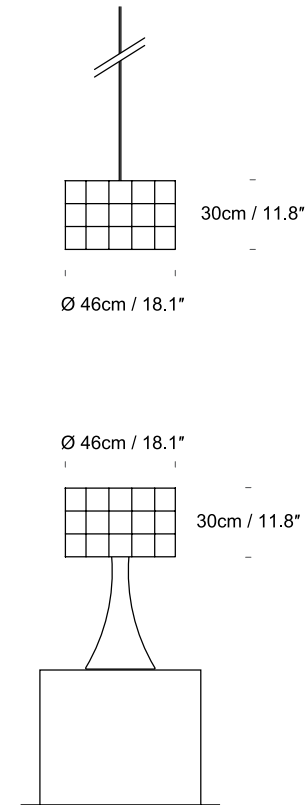

Lighthouse 30*20
SL02911000

Lighthouse 30*30
SL02912000

Lighthouse 46*30
SL02913000

SPECIFICATION	Lightsource
Lighthouse 30*20 SL02911000	UK/EU, Max 100W USA, Max 15W Recommended bulb: LED Globe Bulbs 400 - 1000 Lumen output and from 2700K (for warmer with more colour) up to 6000K (daylight)
Lighthouse 30*30 SL02912000	UK/EU, Max 100W USA, Max 15W Recommended bulb: LED Globe Bulbs 400 - 1000 Lumen output and from 2700K (for warmer with more colour) up to 6000K (daylight)
Lighthouse 46*30 SL02913000	UK/EU, Max 100W USA, Max 15W Recommended bulb: LED Globe Bulbs 400 - 1000 Lumen output and from 2700K (for warmer with more colour) up to 6000K (daylight)

Lighthouse 60*30
 SL03914500

Lighthouse 60*40
 With Diffuser SL039140
 No Diffuser SL029140

Lighthouse WALL
 UK/EU WL028100
 USA WL028300

SPECIFICATION

Lightsource

Lighthouse 60*30
 SL03914500

UK/EU, Max 100W USA, Max 15W
 Recommended bulb: LED Globe Bulbs 400 - 1000 Lumen output and from 2700K (for warmer with more colour) up to 6000K (daylight)